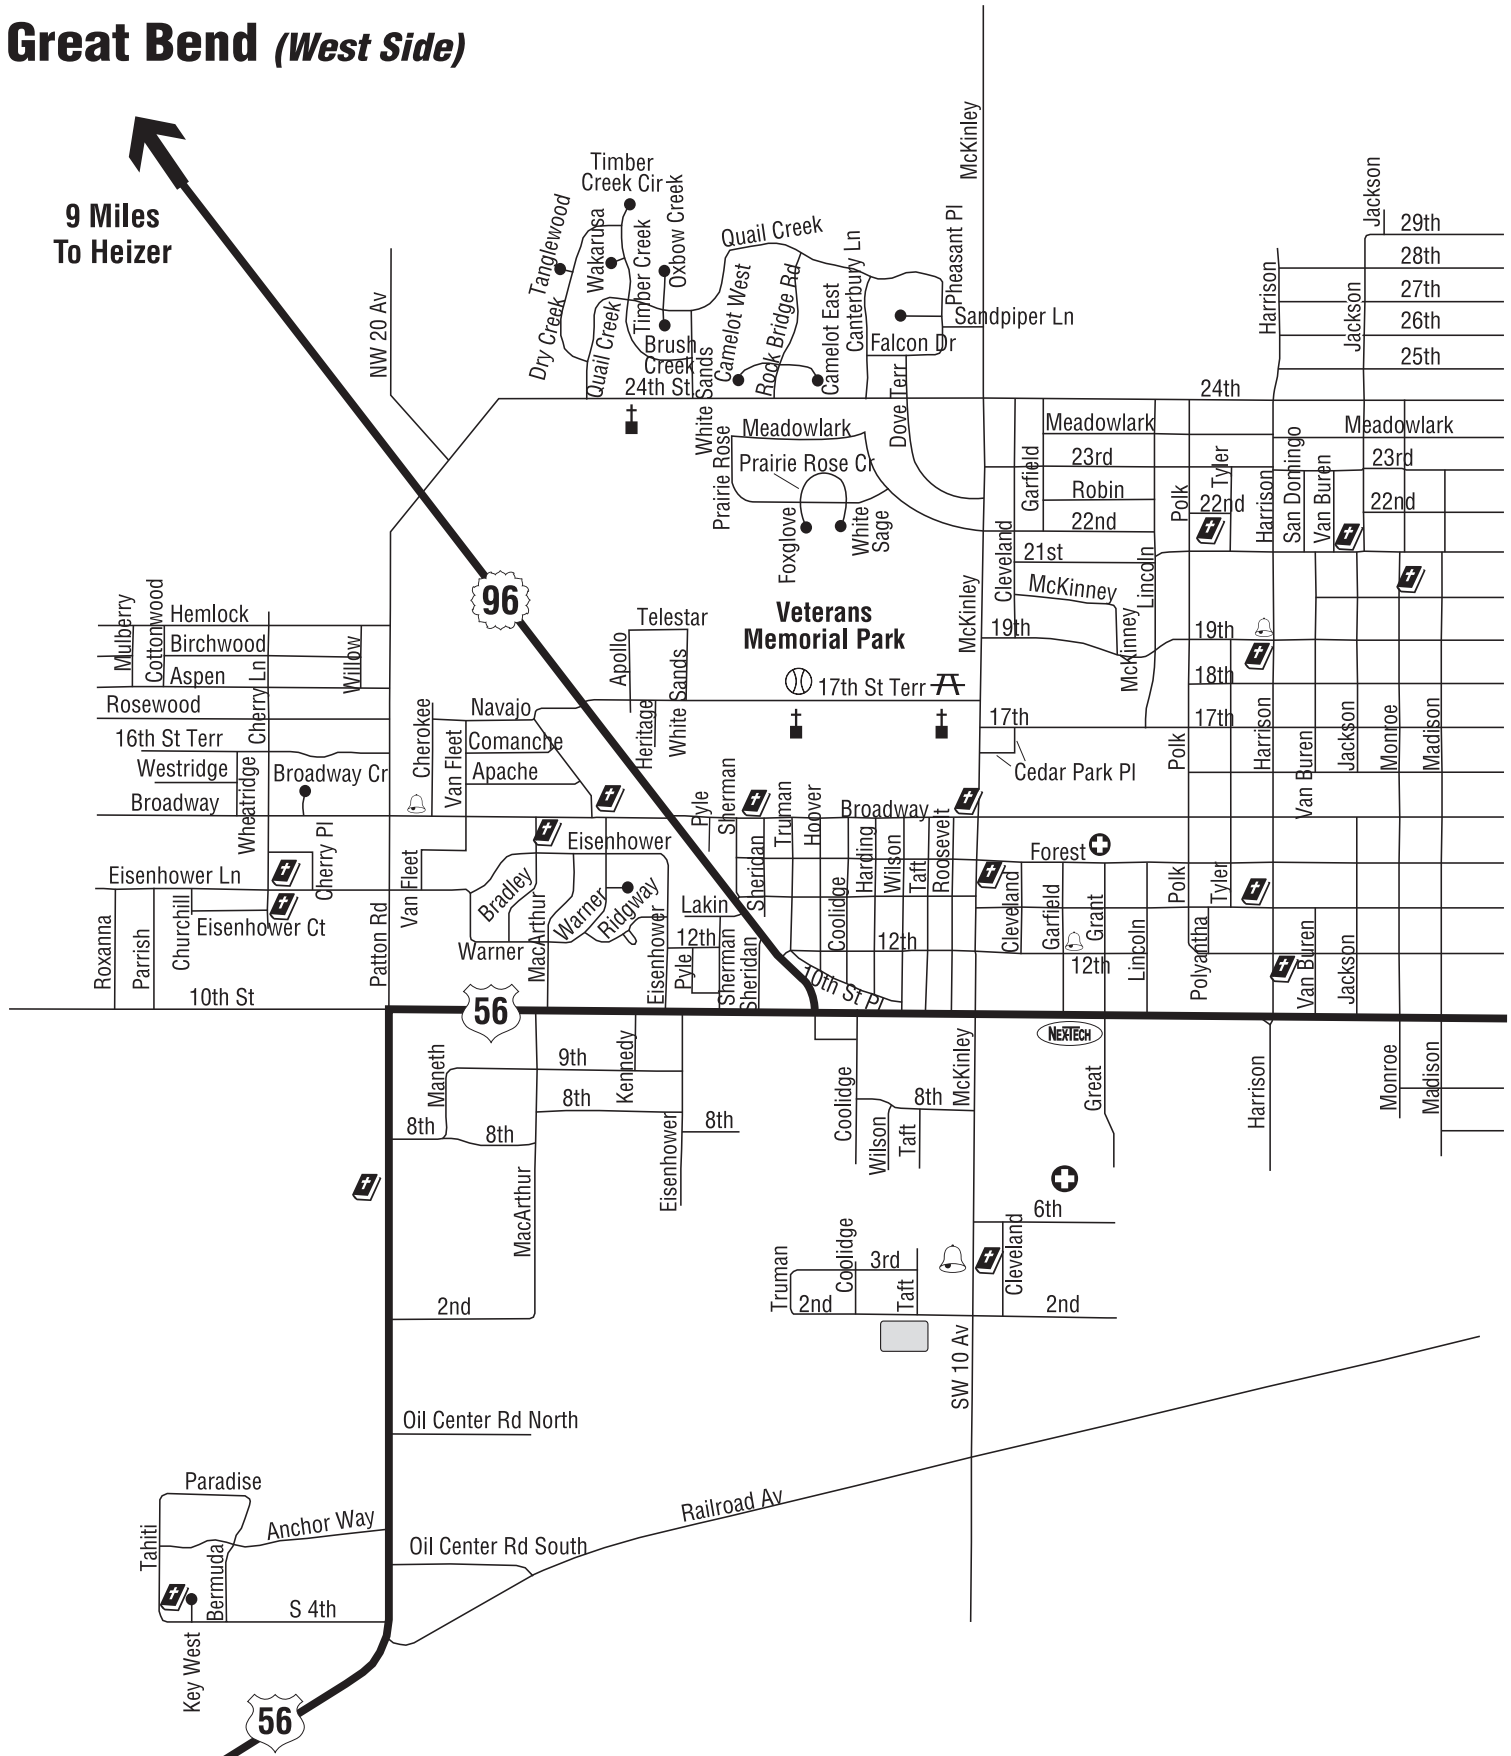

# Great Bend (East Side)

 **Barton Community College**  
(located at 245 NE 30 Rd)

-  **Airport**
-  **Baseball Field**
-  **Cemetery**
-  **Church**
-  **City Office**
-  **Courthouse**
-  **Fire Department**
-  **Golf Course**
-  **Hospital**
-  **Nex-Tech Store**
-  **Park/Picnic Grounds**
-  **Police Department**
-  **Post Office**
-  **School**
-  **Swimming Pool/Sports Complex**

Courtesy of

**DIRECTORY SERVICES**

# Great Bend (West Side)

9 Miles  
To Heizer

15 Miles  
To Pawnee Rock

Courtesy of

**DIRECTORY SERVICES**