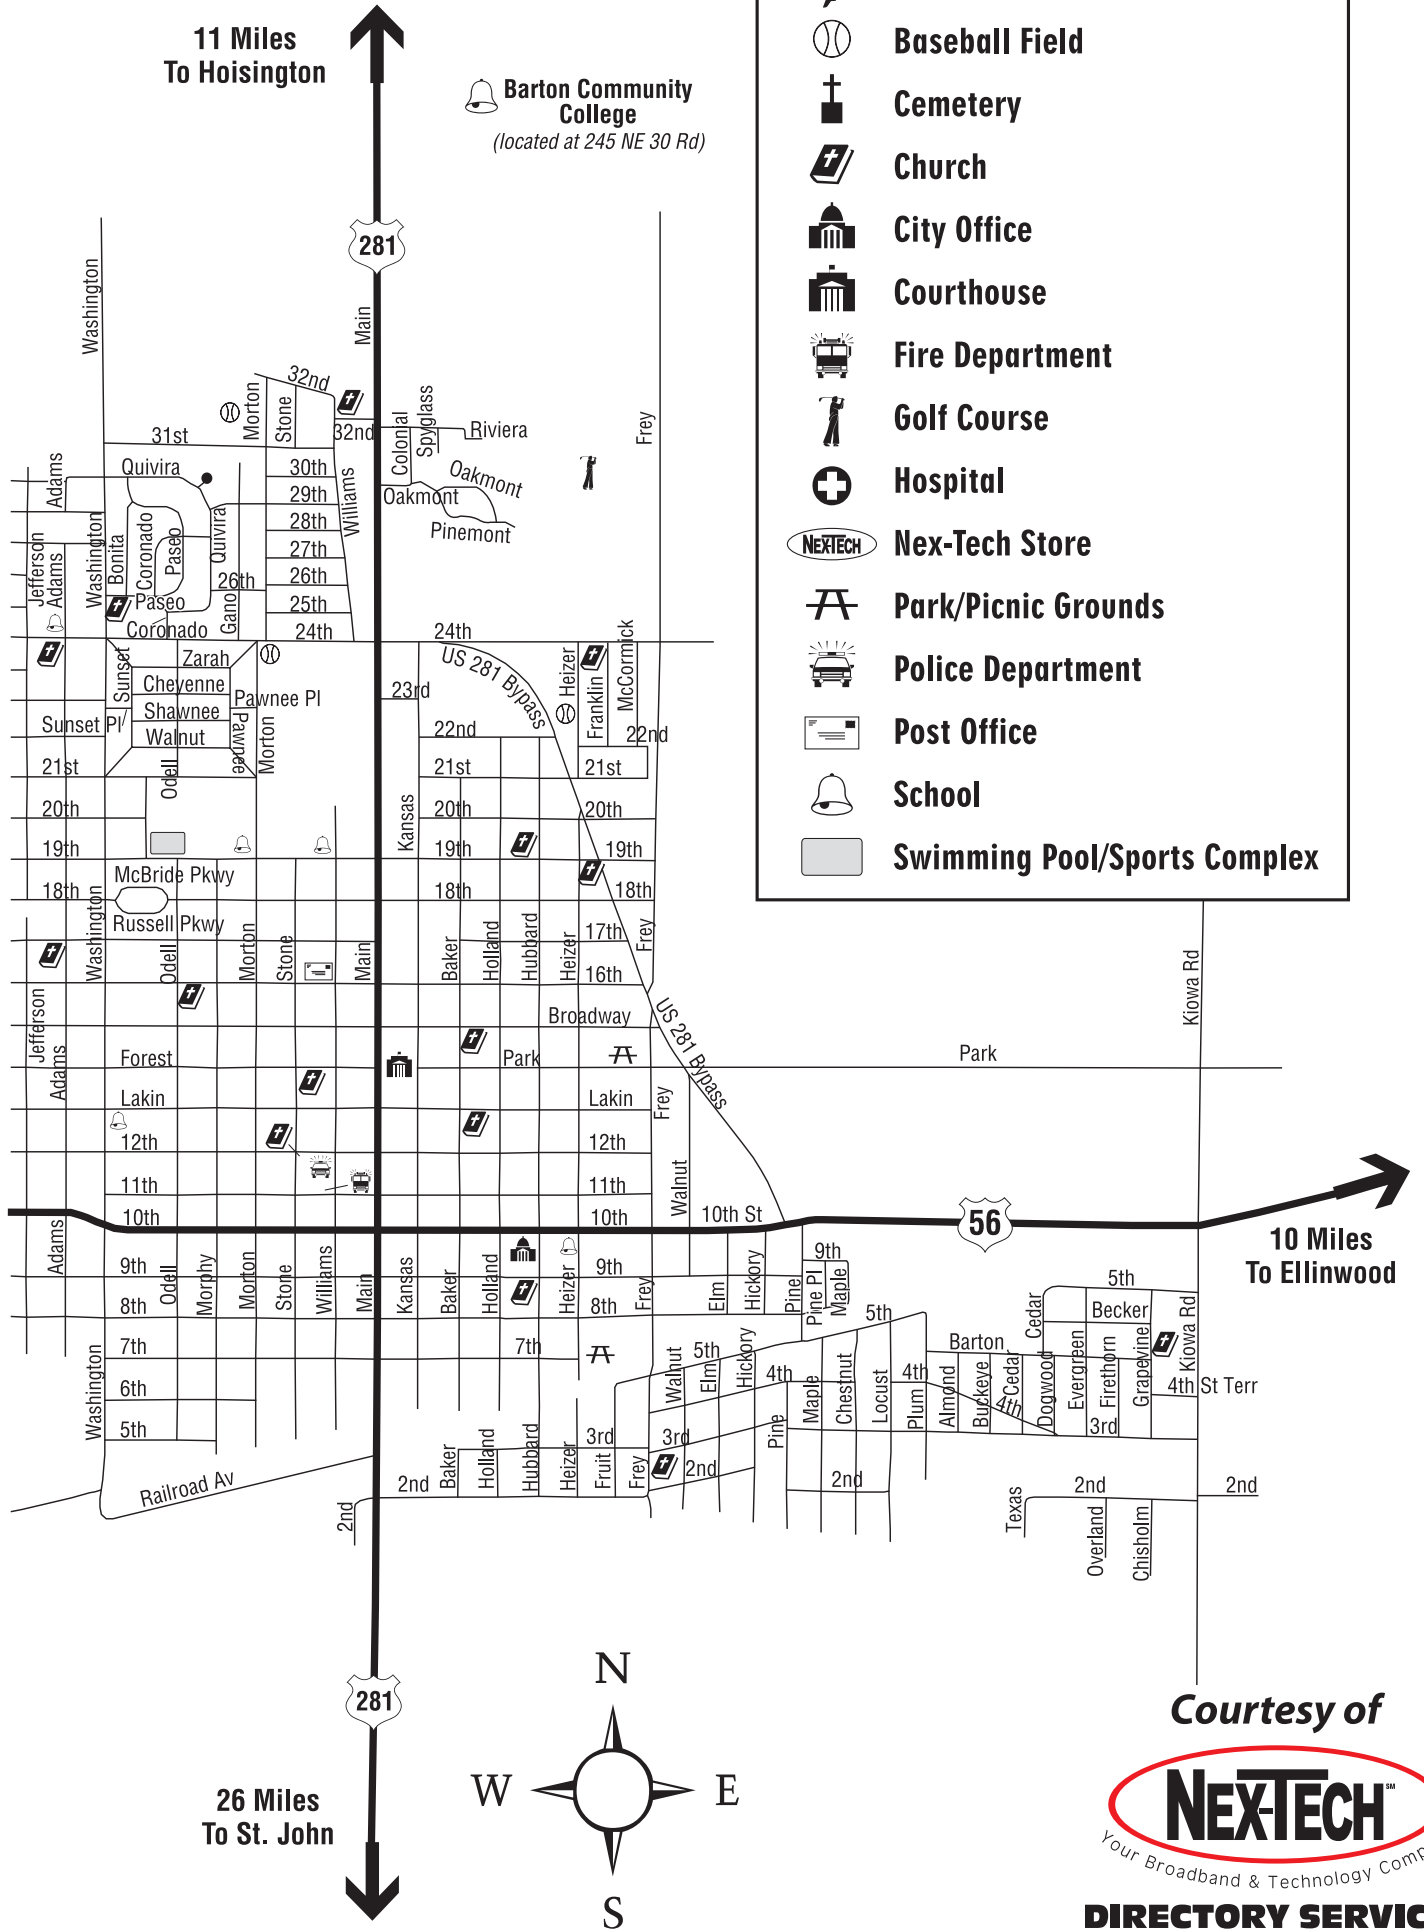

# Great Bend (East Side)

 **Barton Community College**  
(located at 245 NE 30 Rd)

-  **Airport**
-  **Baseball Field**
-  **Cemetery**
-  **Church**
-  **City Office**
-  **Courthouse**
-  **Fire Department**
-  **Golf Course**
-  **Hospital**
-  **Nex-Tech Store**
-  **Park/Picnic Grounds**
-  **Police Department**
-  **Post Office**
-  **School**
-  **Swimming Pool/Sports Complex**

Courtesy of

**DIRECTORY SERVICES**

# Great Bend (West Side)

9 Miles  
To Heizer

15 Miles  
To Pawnee Rock

Courtesy of

**DIRECTORY SERVICES**