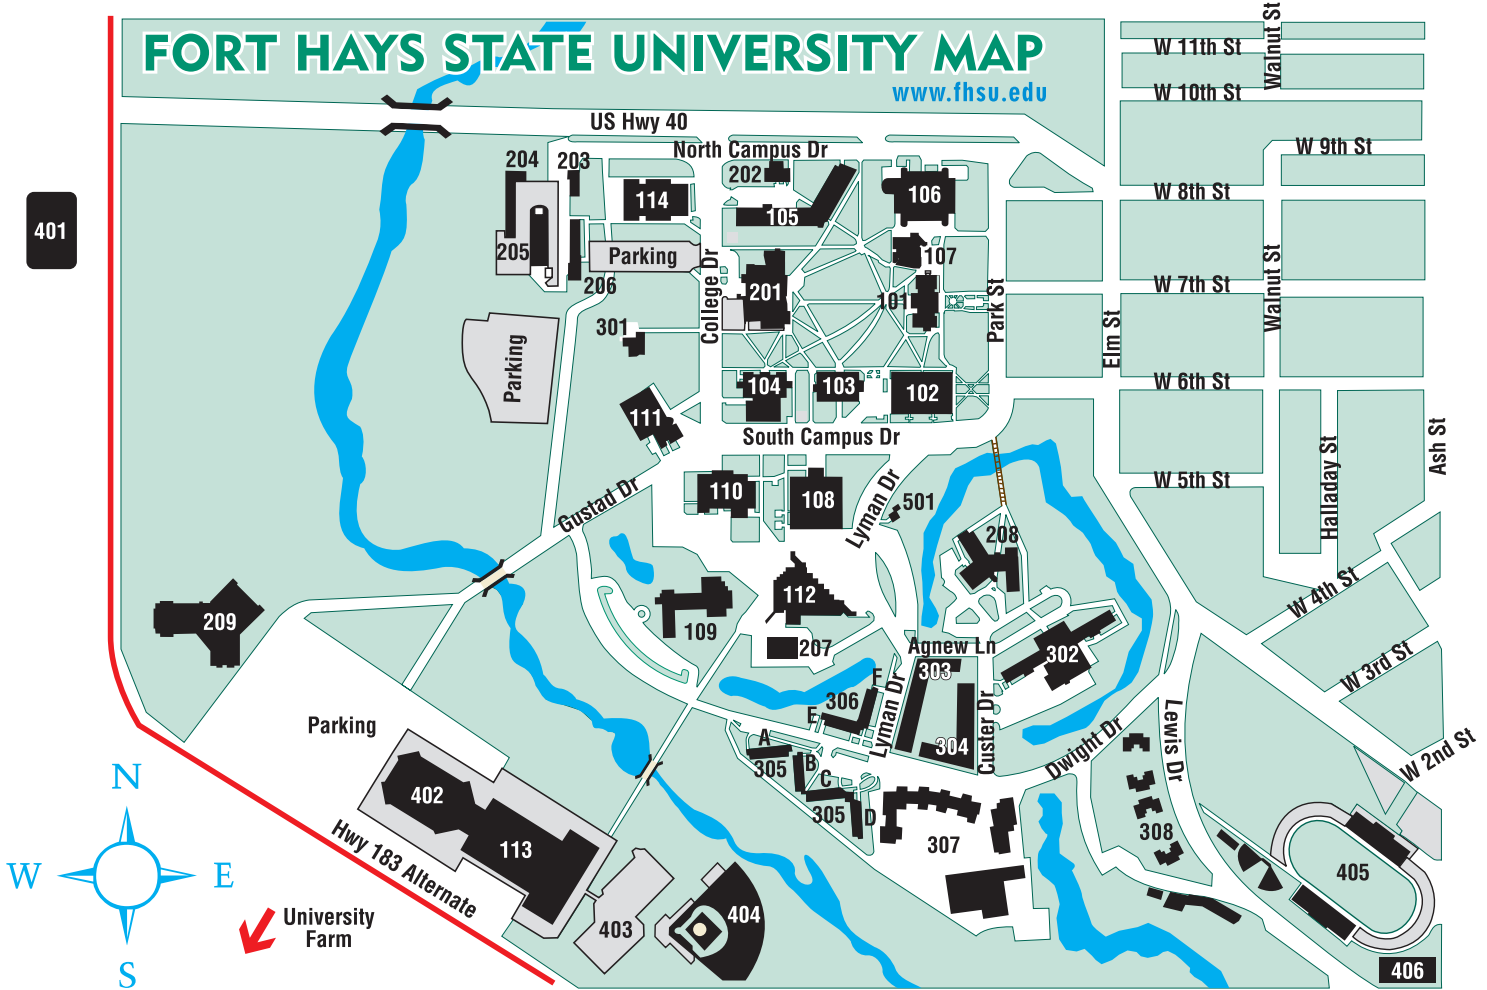

# FORT HAYS STATE UNIVERSITY MAP

[www.fhsu.edu](http://www.fhsu.edu)

## 100s - ACADEMIC BUILDINGS

- 101 Picken Hall
- 102 Sheridan Hall
- 103 McCartney Hall
- 104 Albertson Hall
- 105 Davis Hall
- 106 Rarick Hall
- 107 Martin Allen Hall
- 108 Forsyth Library
- 109 Hammond Hall
- 110 Malloy Hall
- 111 Stroup Hall
- 112 Tomanek Hall
- 113 Cunningham Hall
- 114 Center for Applied Technology

## 300s - RESIDENTIAL BUILDINGS

- 301 President's Residence
- 302 McMIndes Hall
- 303 Agnew Hall
- 304 Heather Hall
- 305 Wooster Place #1 (A-D)
- 306 Wooster Place #2 (E-F)
- 307 Wiest Hall
- 308 Stadium Place

## 400s - ATHLETIC FACILITIES

- 401 FHSU Soccer Stadium
- 402 Gross Memorial Coliseum
- 403 Tennis Courts
- 404 Tiger Softball Field
- 405 Lewis Field Stadium
- 406 Schmidt-Bickle Indoor  
Training Facility