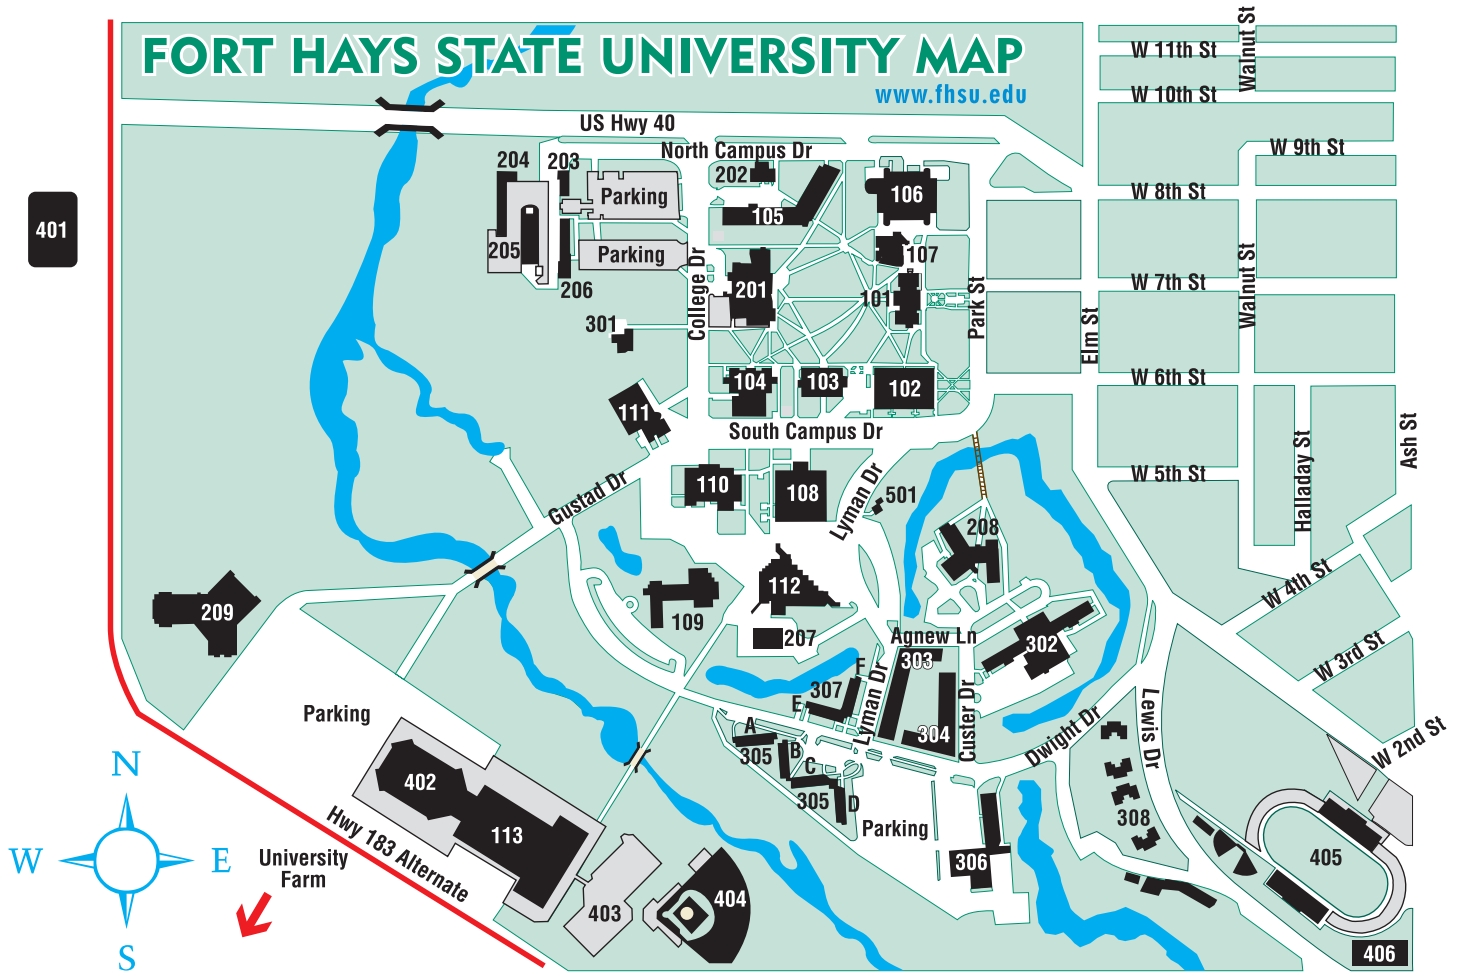

FORT HAYS STATE UNIVERSITY MAP

www.fhsu.edu

100s - ACADEMIC BUILDINGS

- 101 Picken Hall
- 102 Sheridan Hall
- 103 McCartney Hall
- 104 Albertson Hall
- 105 Davis Hall
- 106 Rarick Hall
- 107 Martin Allen Hall
- 108 Forsyth Library
- 109 Hammond Hall
- 110 Malloy Hall
- 111 Stroup Hall
- 112 Tomanek Hall
- 113 Cunningham Hall

200s - SERVICE BUILDINGS

- 201 Memorial Union
- 202 Old Power Plant
- 203 Motor Pool
- 204 C.A. Witt Building
Maintenance/Warehouse
- 205 Brooks Building/University Police
- 206 Grounds & Greenhouse
- 207 Akers Energy Center
- 208 Custer Hall
- 209 Robbins Alumni &
Endowment Center

300s - RESIDENTIAL BUILDINGS

- 301 President's Residence
- 302 McMIndes Hall
- 303 Agnew Hall
- 304 Heather Hall
- 305 Wooster Place #1 (A-D)
- 306 Wooster Place #2 (E-F)
- 307 Wiest Hall
- 308 Stadium Place

400s - ATHLETIC FACILITIES

- 401 FHSU Soccer Stadium
- 402 Gross Memorial Coliseum
- 403 Tennis Courts
- 404 Tiger Softball Field
- 405 Lewis Field Stadium
- 406 Schmidt-Bickle Indoor
Training Facility