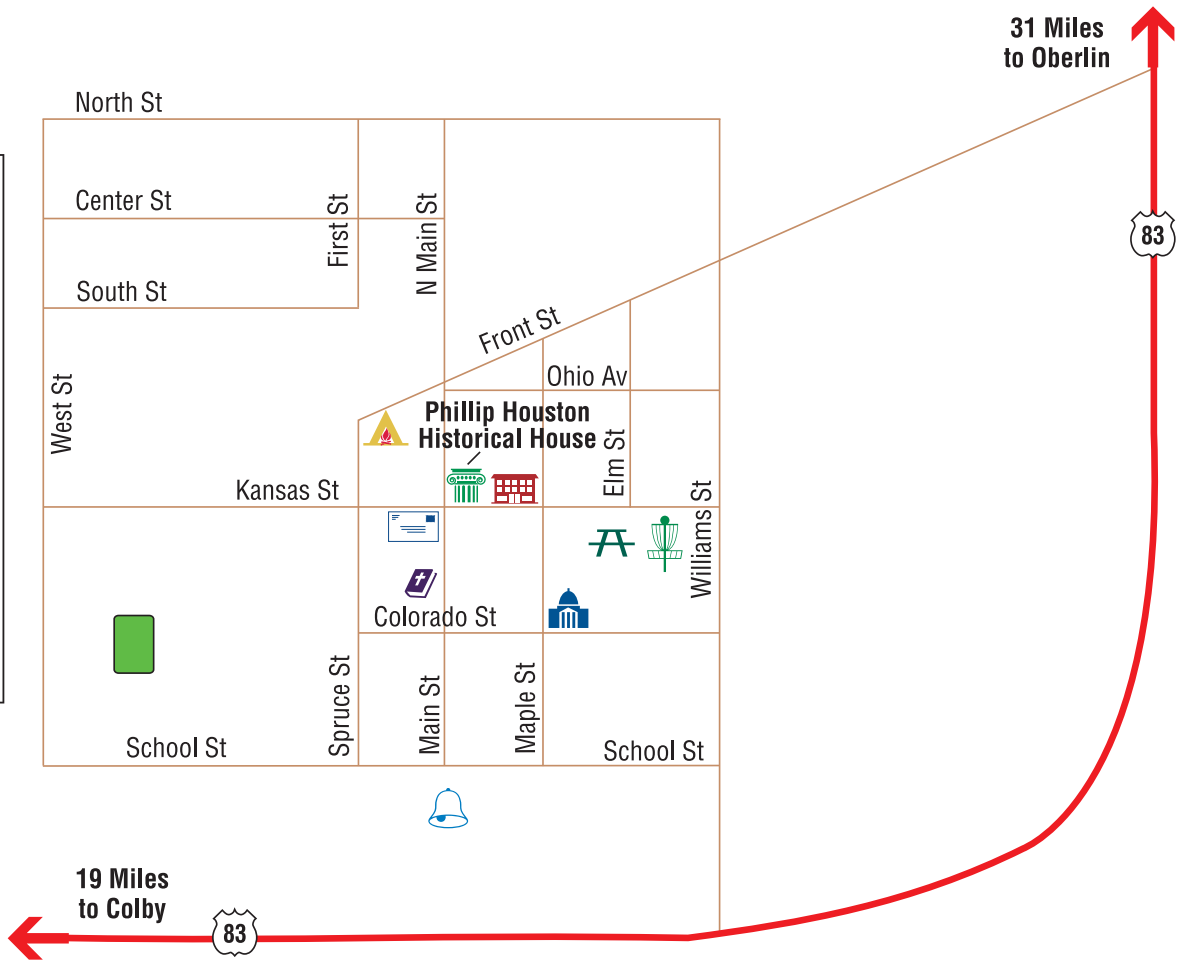

REXFORD

www.thomascountyks.com

-  Church
-  City Office/
Fire Department/EMS
-  Football Field
-  Frisbee Golf
-  Historical Landmark
-  Museum
-  Park/Picnic Grounds
-  Post Office
-  RV Campground
-  School