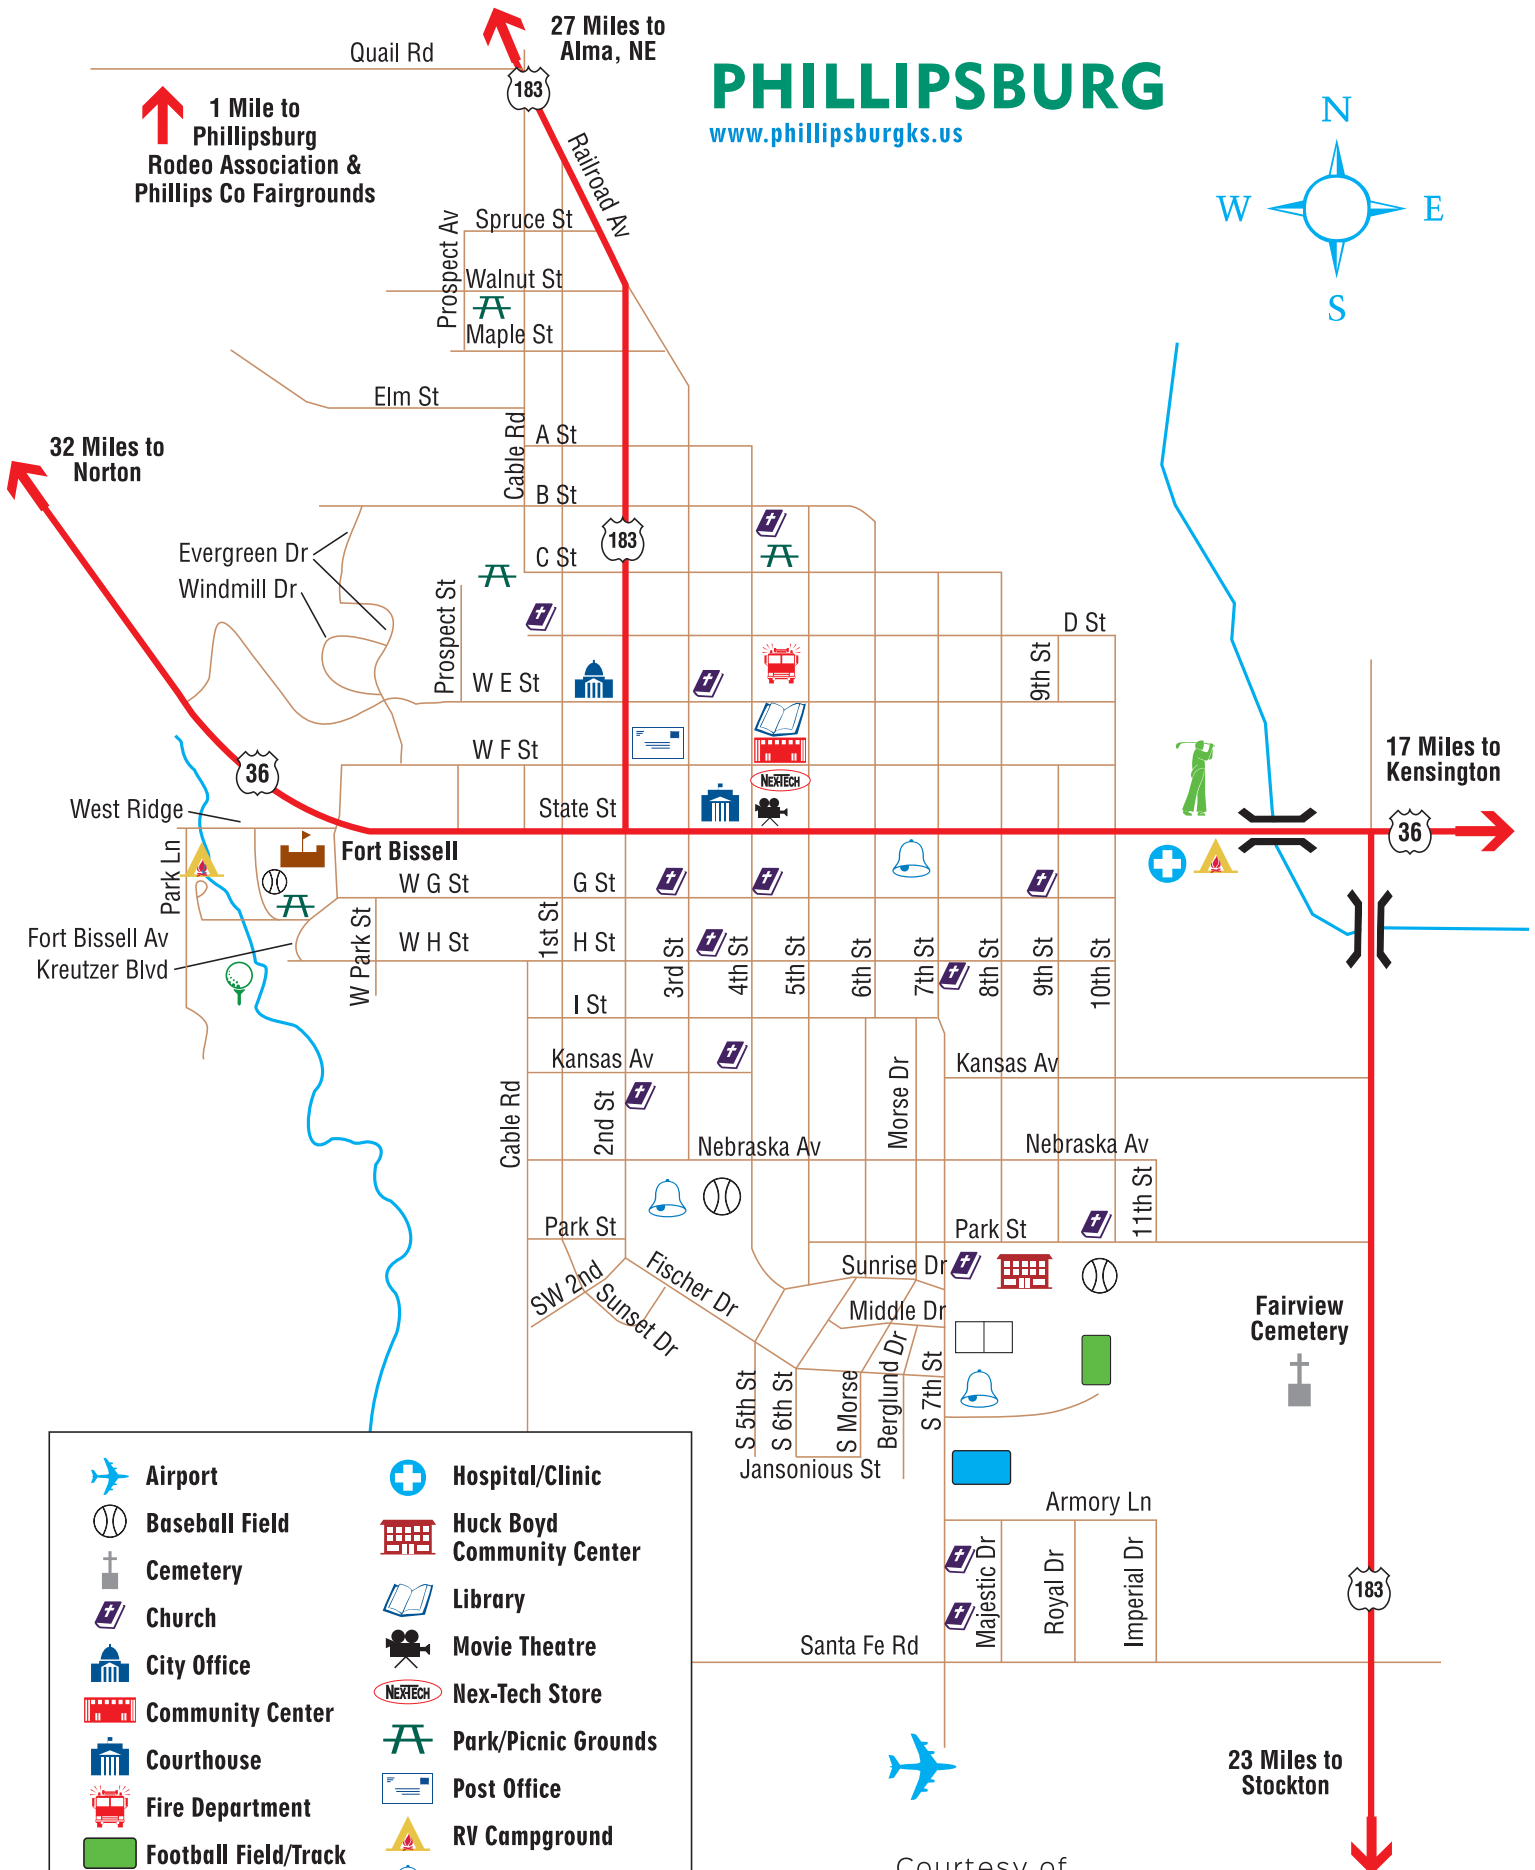

PHILLIPSBURG

www.phillipsburgks.us

↑ 1 Mile to
Phillipsburg
Rodeo Association &
Phillips Co Fairgrounds

27 Miles to
Alma, NE

32 Miles to
Norton

17 Miles to
Kensington

23 Miles to
Stockton

- | | |
|----------------------|----------------------------|
| Airport | Hospital/Clinic |
| Baseball Field | Huck Boyd Community Center |
| Cemetery | Library |
| Church | Movie Theatre |
| City Office | Nex-Tech Store |
| Community Center | Park/Picnic Grounds |
| Courthouse | Post Office |
| Fire Department | RV Campground |
| Football Field/Track | School |
| Fort/Museum | Swimming Pool |
| Golf Course | Tennis Court |
| Golf Driving Range | |

Courtesy of