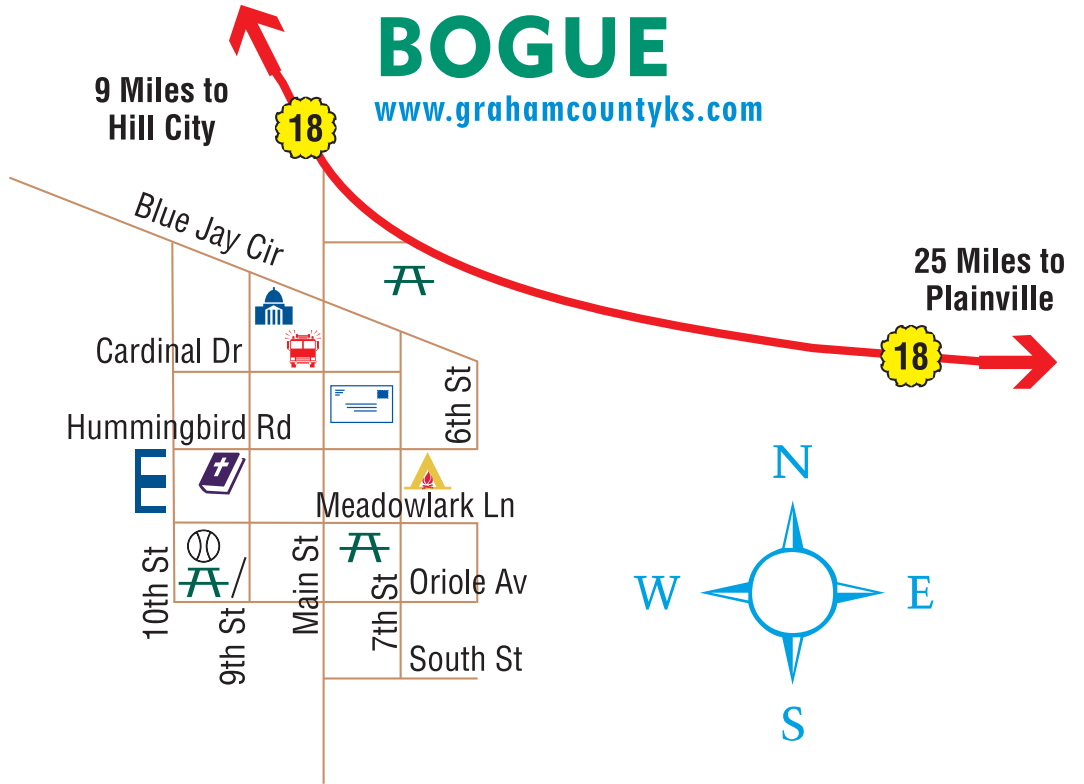

BOGUE

www.grahamcountyks.com

9 Miles to
Hill City

18

25 Miles to
Plainville

18

	Baseball Field
	Church
	City Shop
	Fire Department
	Park/Picnic Grounds
	Post Office
	RV Campground
	Township Hall

Courtesy of